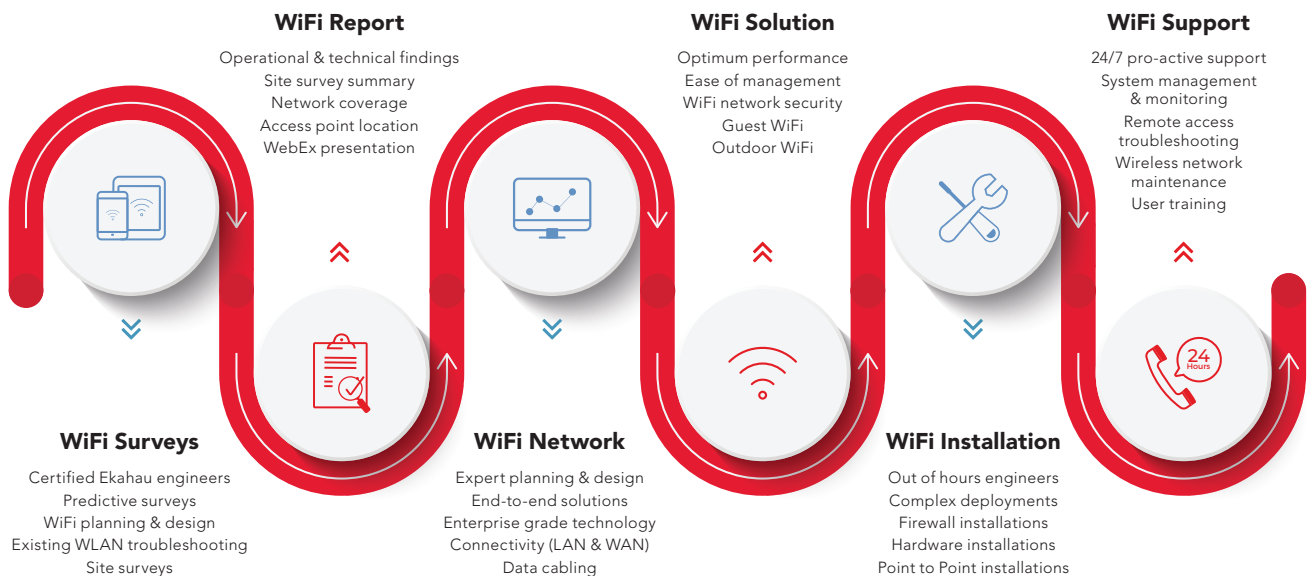

Modern, secure WiFi for the connected warehouse

We know that a successful wireless installation is more than just robust access points which is why all our engineers are Ekahau Certified and have the knowledge and expertise to deliver a right first-time initial design, which is presented through Ekahau Live to see the real-time impact of your new configuration. We are also experts in greenfield projects and can work around construction issues including 'off plan' design using theoretical heat mapping and post construction surveys. On your go-live date, our engineers won't leave your warehouse facility until your network is thoroughly tested and supports your user needs.

- Wireless troubleshooting and heat mapping
- Ekahau design report
- Bespoke network design
- Post installation surveys
- Indoor & outdoor connectivity
- Advanced network security
- Next-generation WiFi that supports AI-driven software & hardware, mobile computing, handheld devices & internet-enabled forklifts
- Monitoring strategies
- 24/7 support and maintenance
- On-premise or cloud-based central management tools