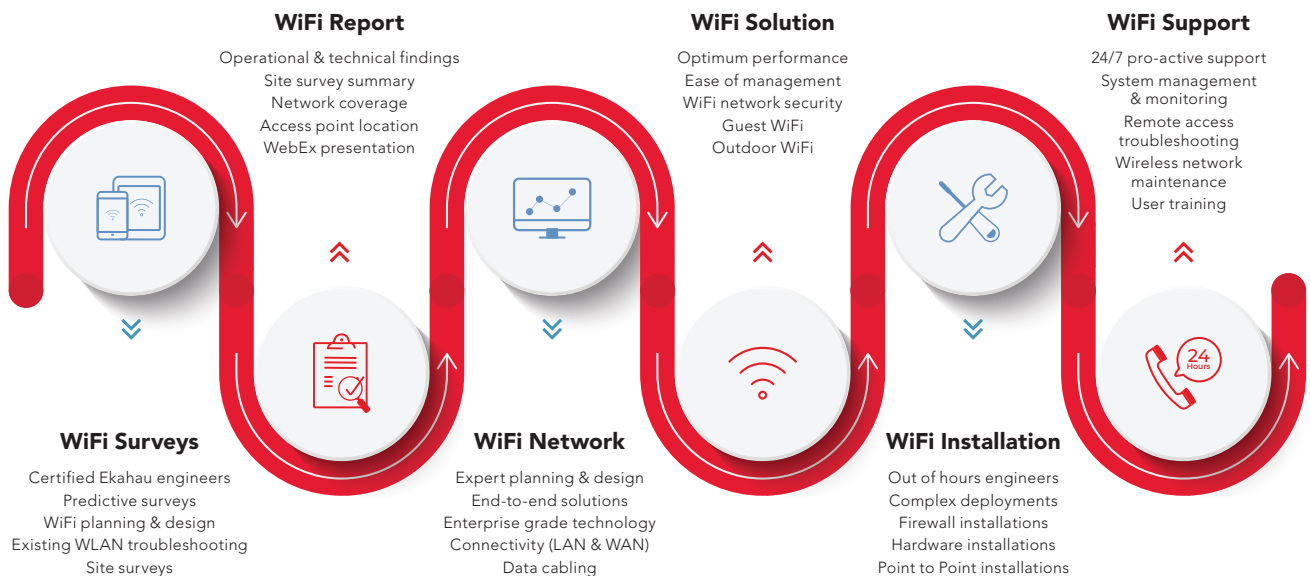

Modern, secure WiFi for the connected warehouse

We know that a successful wireless installation is more than just robust access points which is why all our engineers are Ekahau Certified and have the knowledge and expertise to deliver a right first-time initial design, which is presented through Ekahau Live to see the real-time impact of your new configuration. We are also experts in greenfield projects and can work around construction issues including 'off plan' design using theoretical heat mapping and post construction surveys. On your go-live date, our engineers won't leave your warehouse facility until your network is thoroughly tested and supports your user needs.

- Wireless troubleshooting and heat mapping
- Ekahau design report
- Bespoke network design
- Post installation surveys
- Indoor & outdoor connectivity
- Advanced network security
- Next-generation WiFi that supports AI-driven software & hardware, mobile computing, handheld devices & internet-enabled forklifts
- Monitoring strategies
- 24/7 support and maintenance
- On-premise or cloud-based central management tools