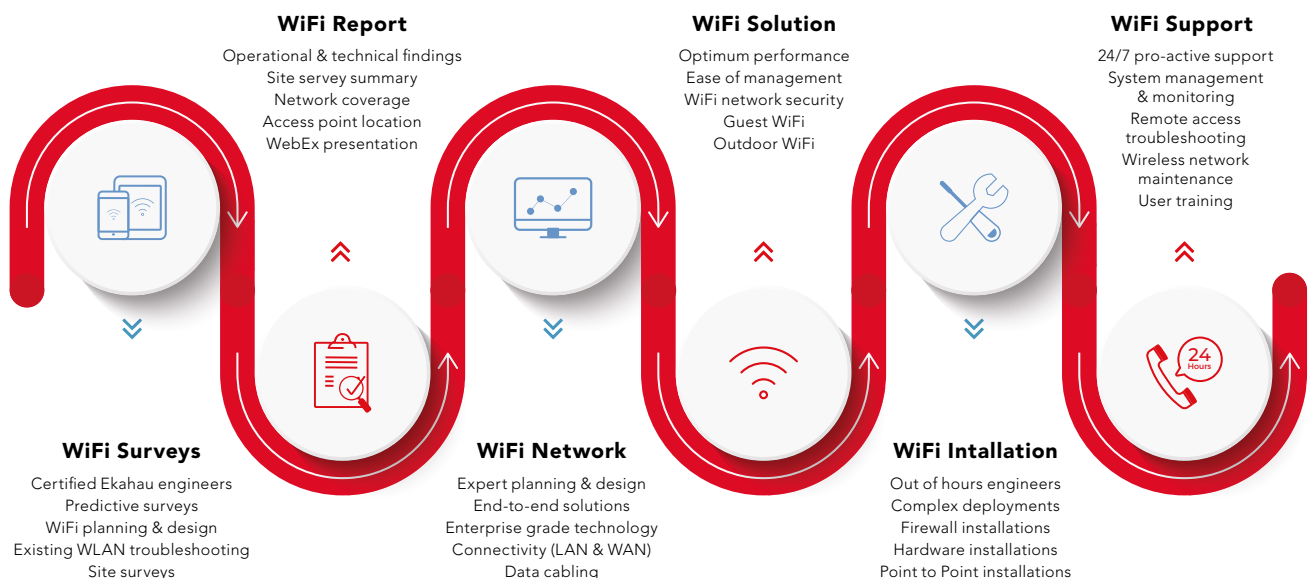

Hyper-reliable WiFi that supports digital teaching and learning

We know that a successful wireless installation is more than just robust access points which is why all our engineers are Ekahau Certified and have the knowledge and expertise to deliver a right first-time initial design, which will be presented through Ekahau Live. This will enable you to see the real-time impact of changes to your wireless solution and gain a full understanding of your new configuration. On your go-live data, our engineers won't leave your building until your network is thoroughly tested and you have a transparent working environment with seamless connectivity for all staff and students.

- Wireless troubleshooting and heat mapping
- Ekahau design report
- Bespoke networks
- Indoor & outdoor connectivity
- Advanced network security
- High density student support
- BYOD & 1:1 computing support
- WiFi beyond the classroom
- Portable learning hubs
- Secure parent networks
- Monitoring strategies
- Post installation surveys
- 24/7 support and maintenance
- On-premise or cloud-based central management tools

With our expertise, we can make even the most complex wireless installation simple and we believe in a right first-time approach to your deployment - from the initial survey through to post-installation support, keeping your education establishment running smoothly.